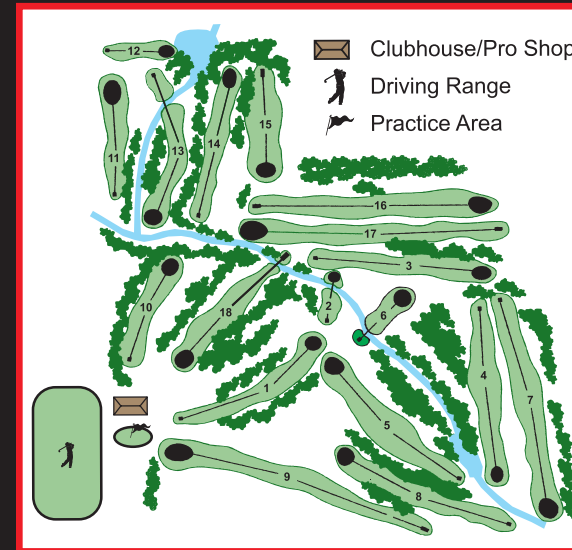

COURSE AMENITIES

- 18 Holes
- Practice Green
- Yardage Markers
- Dining Facilities
- Public Course
- Snack Bar
- Rain Checks
- Power Cart Rentals
- Locker Rental
- Online Booking
- Toro Lynx Irrigation
- Golf Cart Sales
- Golf Cart Service & Accessories
- Driving Range
- Putting Green
- Clubhouse
- Gold Tees (Par 3 within the course)
- Combo Tees (White & Gold)
- Licensed Premises
- Pro Shop
- Coffee Shop
- Club Rental
- Pull Cart Rental
- Reservations
- SkyCaddie Mapped
- Golf Canada Rating/Slope
- AED located in Pro Shop
- Golf Lessons
- Interac
- VISA
- MasterCard
- American Express
- ATM

RESTAURANT

Come visit the restaurant upstairs and enjoy our home cooked meals and daily specials. We can accommodate up to 150 guests at one seating.

Glen Lea's dining room is a great location to host: tournaments/banquets, conferences, weddings/receptions, business meetings, etc.

Contact us for your future event!

COURSE LAYOUT

Some conditions apply; see Glen Lea Golf Course for more details.

2026 GOLF SEASON

Glen Lea Golf Course
Box 17, Site 500, RR #5
Brandon, Manitoba
R7A 5Y5

Phone: 204.728.9090
Fax: 204.725.3593
www.glenleagolf.ca
info@glenleagolf.ca